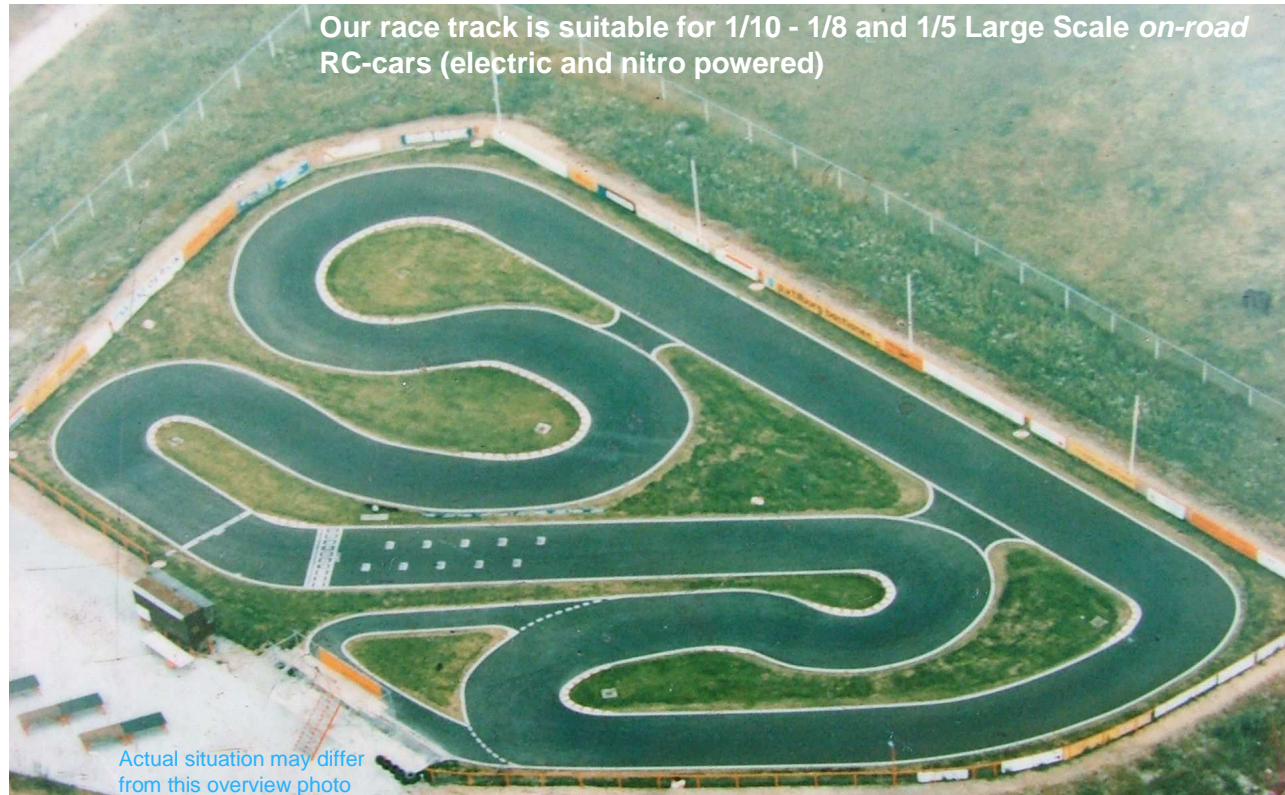

Our race track is suitable for 1/10 - 1/8 and 1/5 Large Scale *on-road* RC-cars (electric and nitro powered)

Actual situation may differ from this overview photo